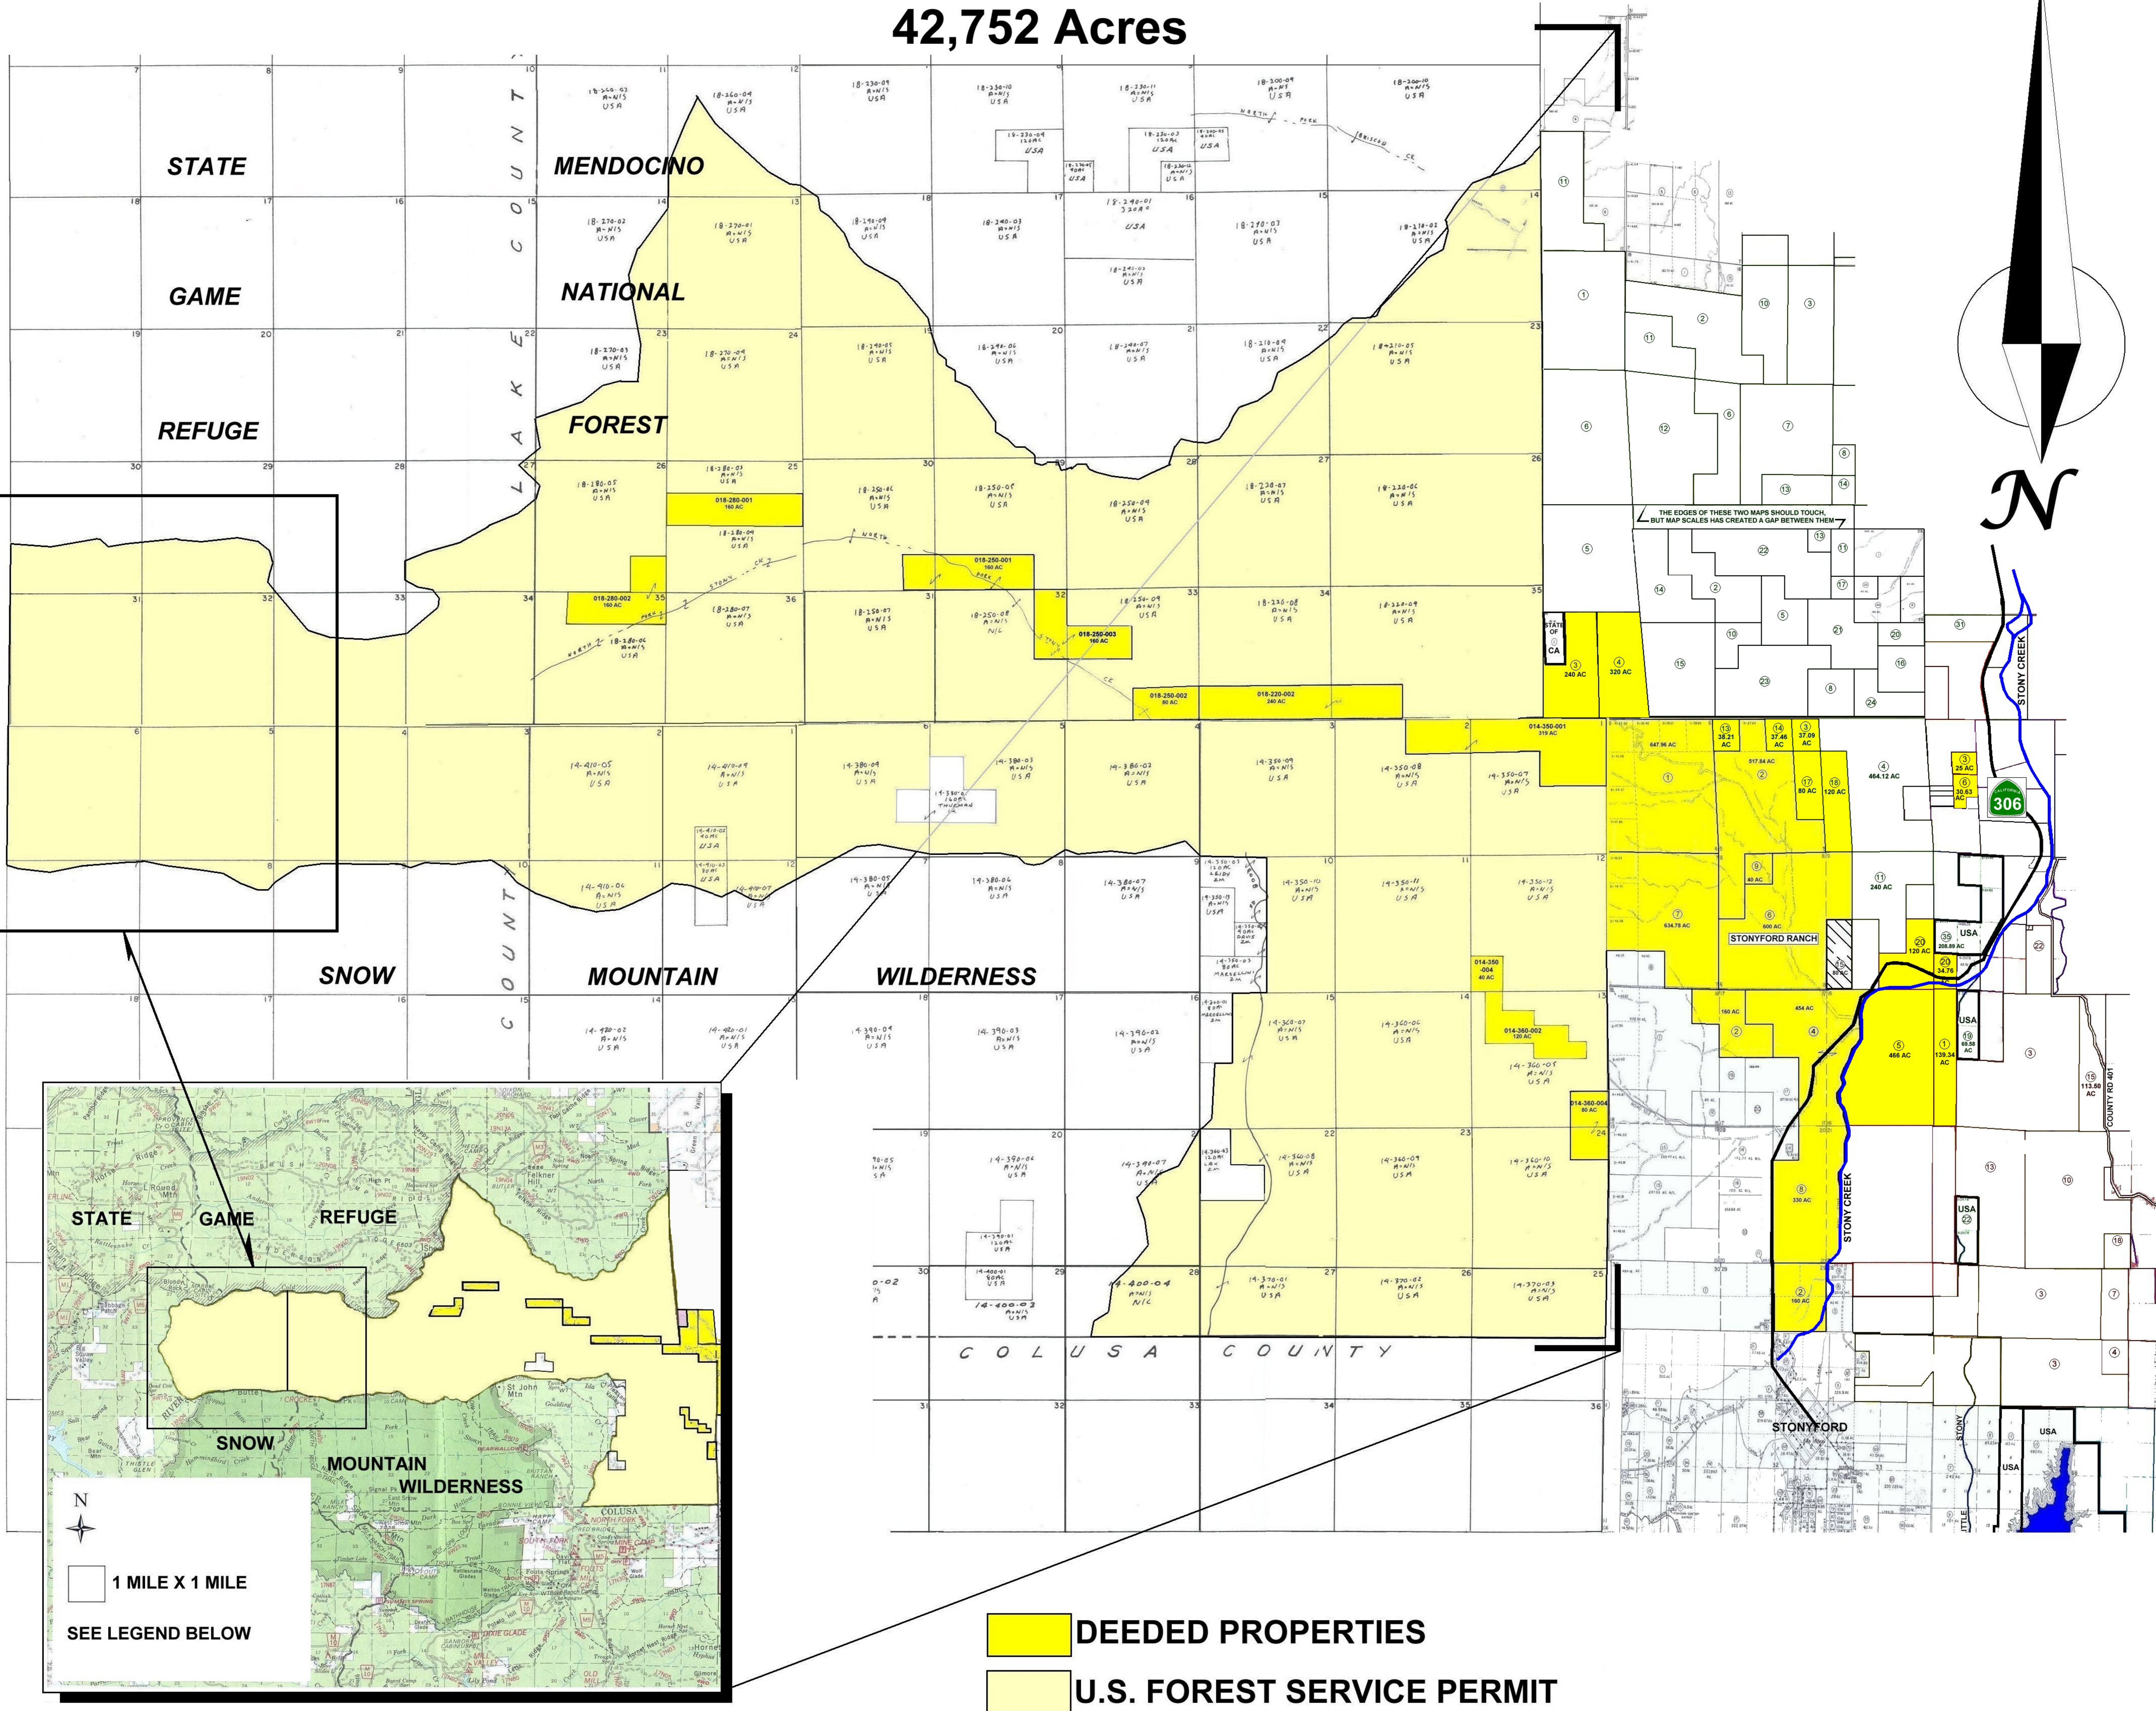

Stonyford Ranch

42,752 Acres

N

306

COUNTY RD 401

TITLE

- DEEDED PROPERTIES
- U.S. FOREST SERVICE PERMIT

1 MILE X 1 MILE
SEE LEGEND BELOW